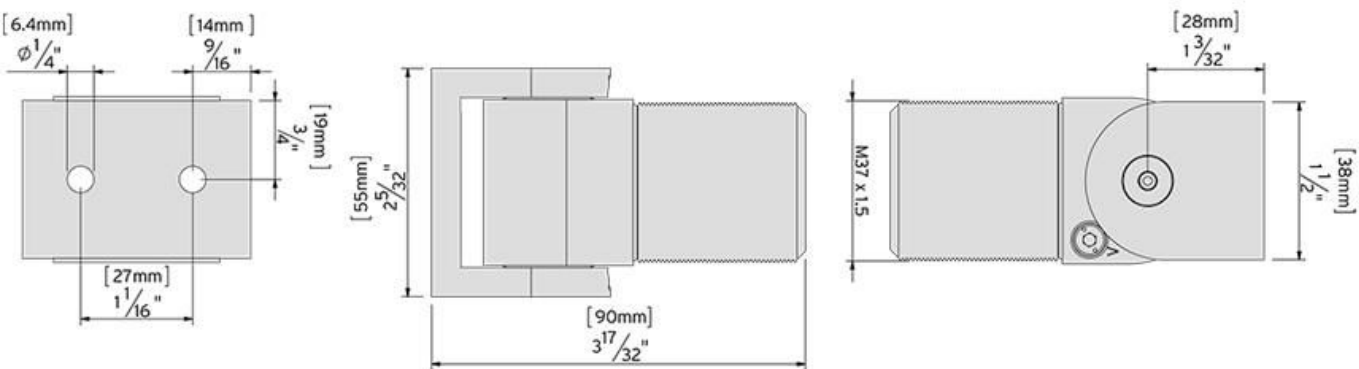

SM S & 57 S & 57SF S